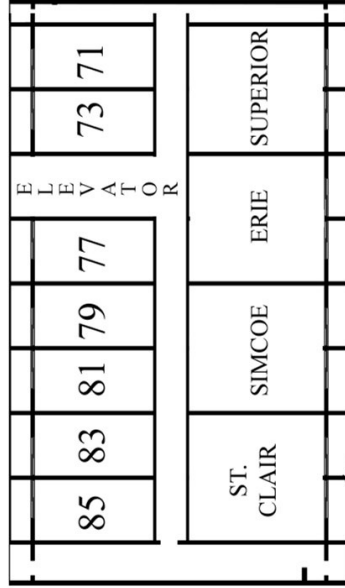

Holiday Inn Kitchener-Waterloo Hotel and Conference Centre

30 Fairway Rd. S.
Kitchener, ON. N2A 2N2
www.holidayinn.com/kitcheneron
Hotel: 519-893-1211

MEETING ROOM SPECIFICATIONS:

Room Specifications	Size	Square Foot	Theatre Style	Classroom Style	Boardroom Style	U-Shape	Reception (Casual)	Dinner Rounds
Main Floor								
Waterloo Ballroom		4800	500	175	N/A	N/A	500	400
Salon A	40 x 40	1600	125	64	30	35	125	100
Salon B	40 x 40	1600	125	64	30	35	125	120
Salon C	40 x 40	1600	125	64	30	35	125	100
Salon A & B or Salon B & C	40 x 80	3200	175	128	70	70	250	220
Ontario Hall		3560	400	150	N/A	N/A	400	250
Salon A	31 x 24	720	50	32	24	20	40	40
Salon B	38 x 40	1520	150	64	32	40	110	90
Salon C	33 X 40	1320	120	60	32	36	100	80
Salon A & B	40 x 64	2560	200	100	32	40	150	130
Salon B & C	40 x 70	2800	275	124	64	60	200	200
Michigan	41 x 28	1148	110	48	24	30	100	70
Huron	20 x 20	400	30	20	12	16	40	N/A
Georgian	20 x 30	600	50	32	22	30	40	32
Second Floor								
Superior	24 x 25	600	N/A	N/A	14	N/A	N/A	N/A
Erie	24 x 25	600	40	20	20	20	40	32
Simcoe	24 x 25	600	40	20	20	20	40	32
St. Clair	24 x 25	600	40	20	20	20	40	32

Holiday Inn

KITCHENER - WATERLOO
HOTEL AND CONFERENCE CENTRE

TOWER- 2ND FLOOR & MEETING ROOMS

TOWER- 3RD, 4TH, 5TH, 6TH FLOORS

*ICE AND VENDING MACHINES
LOCATED ON 3RD & 5TH FLOORS