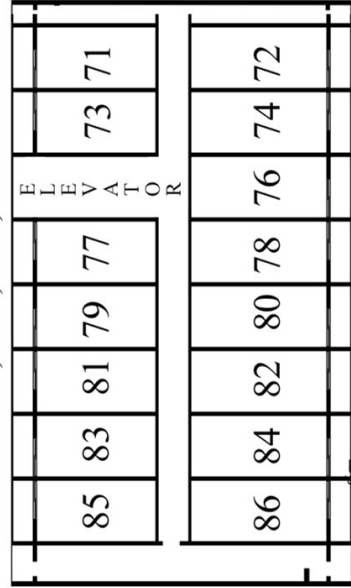

Holiday Inn Kitchener-Waterloo Hotel and Conference Centre

30 Fairway Rd. S.
Kitchener, ON. N2A 2N2
www.holidayinn.com/kitcheneron
Hotel: 519-893-1211

MEETING ROOM SPECIFICATIONS:

Room Specifications	Size	Square Foot	Theatre Style	Classroom Style	Boardroom Style	U-Shape	Reception (Casual)	Dinner Rounds
Main Floor								
Waterloo Ballroom		4800	500	175	N/A	N/A	500	400
Salon A	40 x 40	1600	125	64	30	35	125	100
Salon B	40 x 40	1600	125	64	30	35	125	120
Salon C	40 x 40	1600	125	64	30	35	125	100
Salon A & B or Salon B & C	40 x 80	3200	175	128	70	70	250	220
Ontario Hall		3560	400	150	N/A	N/A	400	250
Salon A	31 x 24	720	50	32	24	20	40	40
Salon B	38 x 40	1520	150	64	32	40	110	90
Salon C	33 X 40	1320	120	60	32	36	100	80
Salon A & B	40 x 64	2560	200	100	32	40	150	130
Salon B & C	40 x 70	2800	275	124	64	60	200	200
Michigan	41 x 28	1148	110	48	24	30	100	70
Huron	20 x 20	400	30	20	12	16	40	N/A
Georgian	20 x 30	600	50	32	22	30	40	32
Second Floor								
Superior	24 x 25	600	N/A	N/A	14	N/A	N/A	N/A
Erie	24 x 25	600	40	20	20	20	40	32
Simcoe	24 x 25	600	40	20	20	20	40	32
St. Clair	24 x 25	600	40	20	20	20	40	32

Holiday Inn

KITCHENER - WATERLOO
HOTEL AND CONFERENCE CENTRE

TOWER- 2ND FLOOR & MEETING ROOMS

TOWER- 3RD, 4TH, 5TH, 6TH FLOORS

*ICE AND VENDING MACHINES
LOCATED ON 3RD & 5TH FLOORS