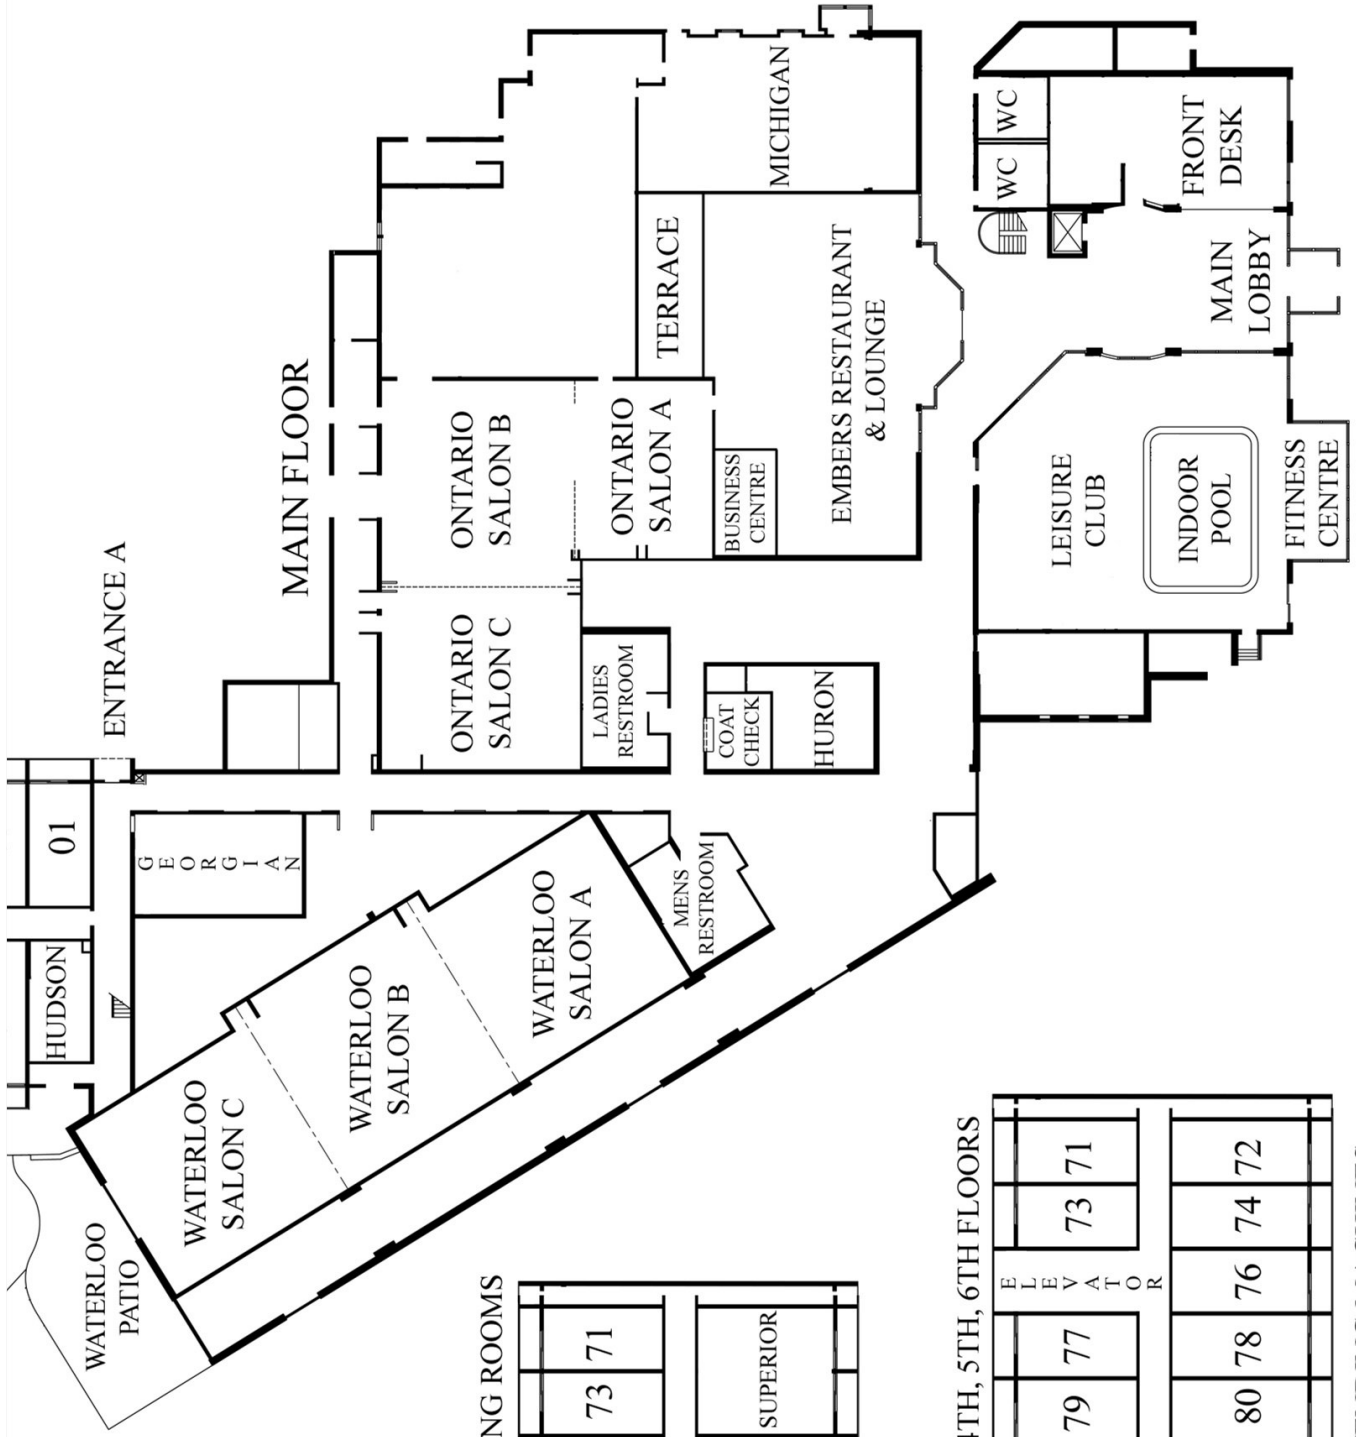

Holiday Inn Kitchener-Waterloo Hotel and Conference Centre

30 Fairway Rd. S.
Kitchener, ON. N2A 2N2
www.holidayinn.com/kitcheneron
Hotel: 519-893-1211

MEETING ROOM SPECIFICATIONS:

Room Specifications	Size	Square Foot	Theatre Style	Classroom Style	Boardroom Style	U-Shape	Reception (Casual)	Dinner Rounds
Main Floor								
Waterloo Ballroom		4800	500	175	N/A	N/A	500	400
Salon A	40 x 40	1600	125	64	30	35	125	100
Salon B	40 x 40	1600	125	64	30	35	125	120
Salon C	40 x 40	1600	125	64	30	35	125	100
Salon A & B or Salon B & C	40 x 80	3200	175	128	70	70	250	220
Ontario Hall		3560	400	150	N/A	N/A	400	250
Salon A	31 x 24	720	50	32	24	20	40	40
Salon B	38 x 40	1520	150	64	32	40	110	90
Salon C	33 X 40	1320	120	60	32	36	100	80
Salon A & B	40 x 64	2560	200	100	32	40	150	130
Salon B & C	40 x 70	2800	275	124	64	60	200	200
Michigan	41 x 28	1148	110	48	24	30	100	70
Huron	20 x 20	400	30	20	12	16	40	N/A
Georgian	20 x 30	600	50	32	22	30	40	32
Second Floor								
Superior	24 x 25	600	N/A	N/A	14	N/A	N/A	N/A
Erie	24 x 25	600	40	20	20	20	40	32
Simcoe	24 x 25	600	40	20	20	20	40	32
St. Clair	24 x 25	600	40	20	20	20	40	32

Holiday Inn

KITCHENER - WATERLOO
HOTEL AND CONFERENCE CENTRE

TOWER- 2ND FLOOR & MEETING ROOMS

TOWER- 3RD, 4TH, 5TH, 6TH FLOORS

*ICE AND VENDING MACHINES
LOCATED ON 3RD & 5TH FLOORS